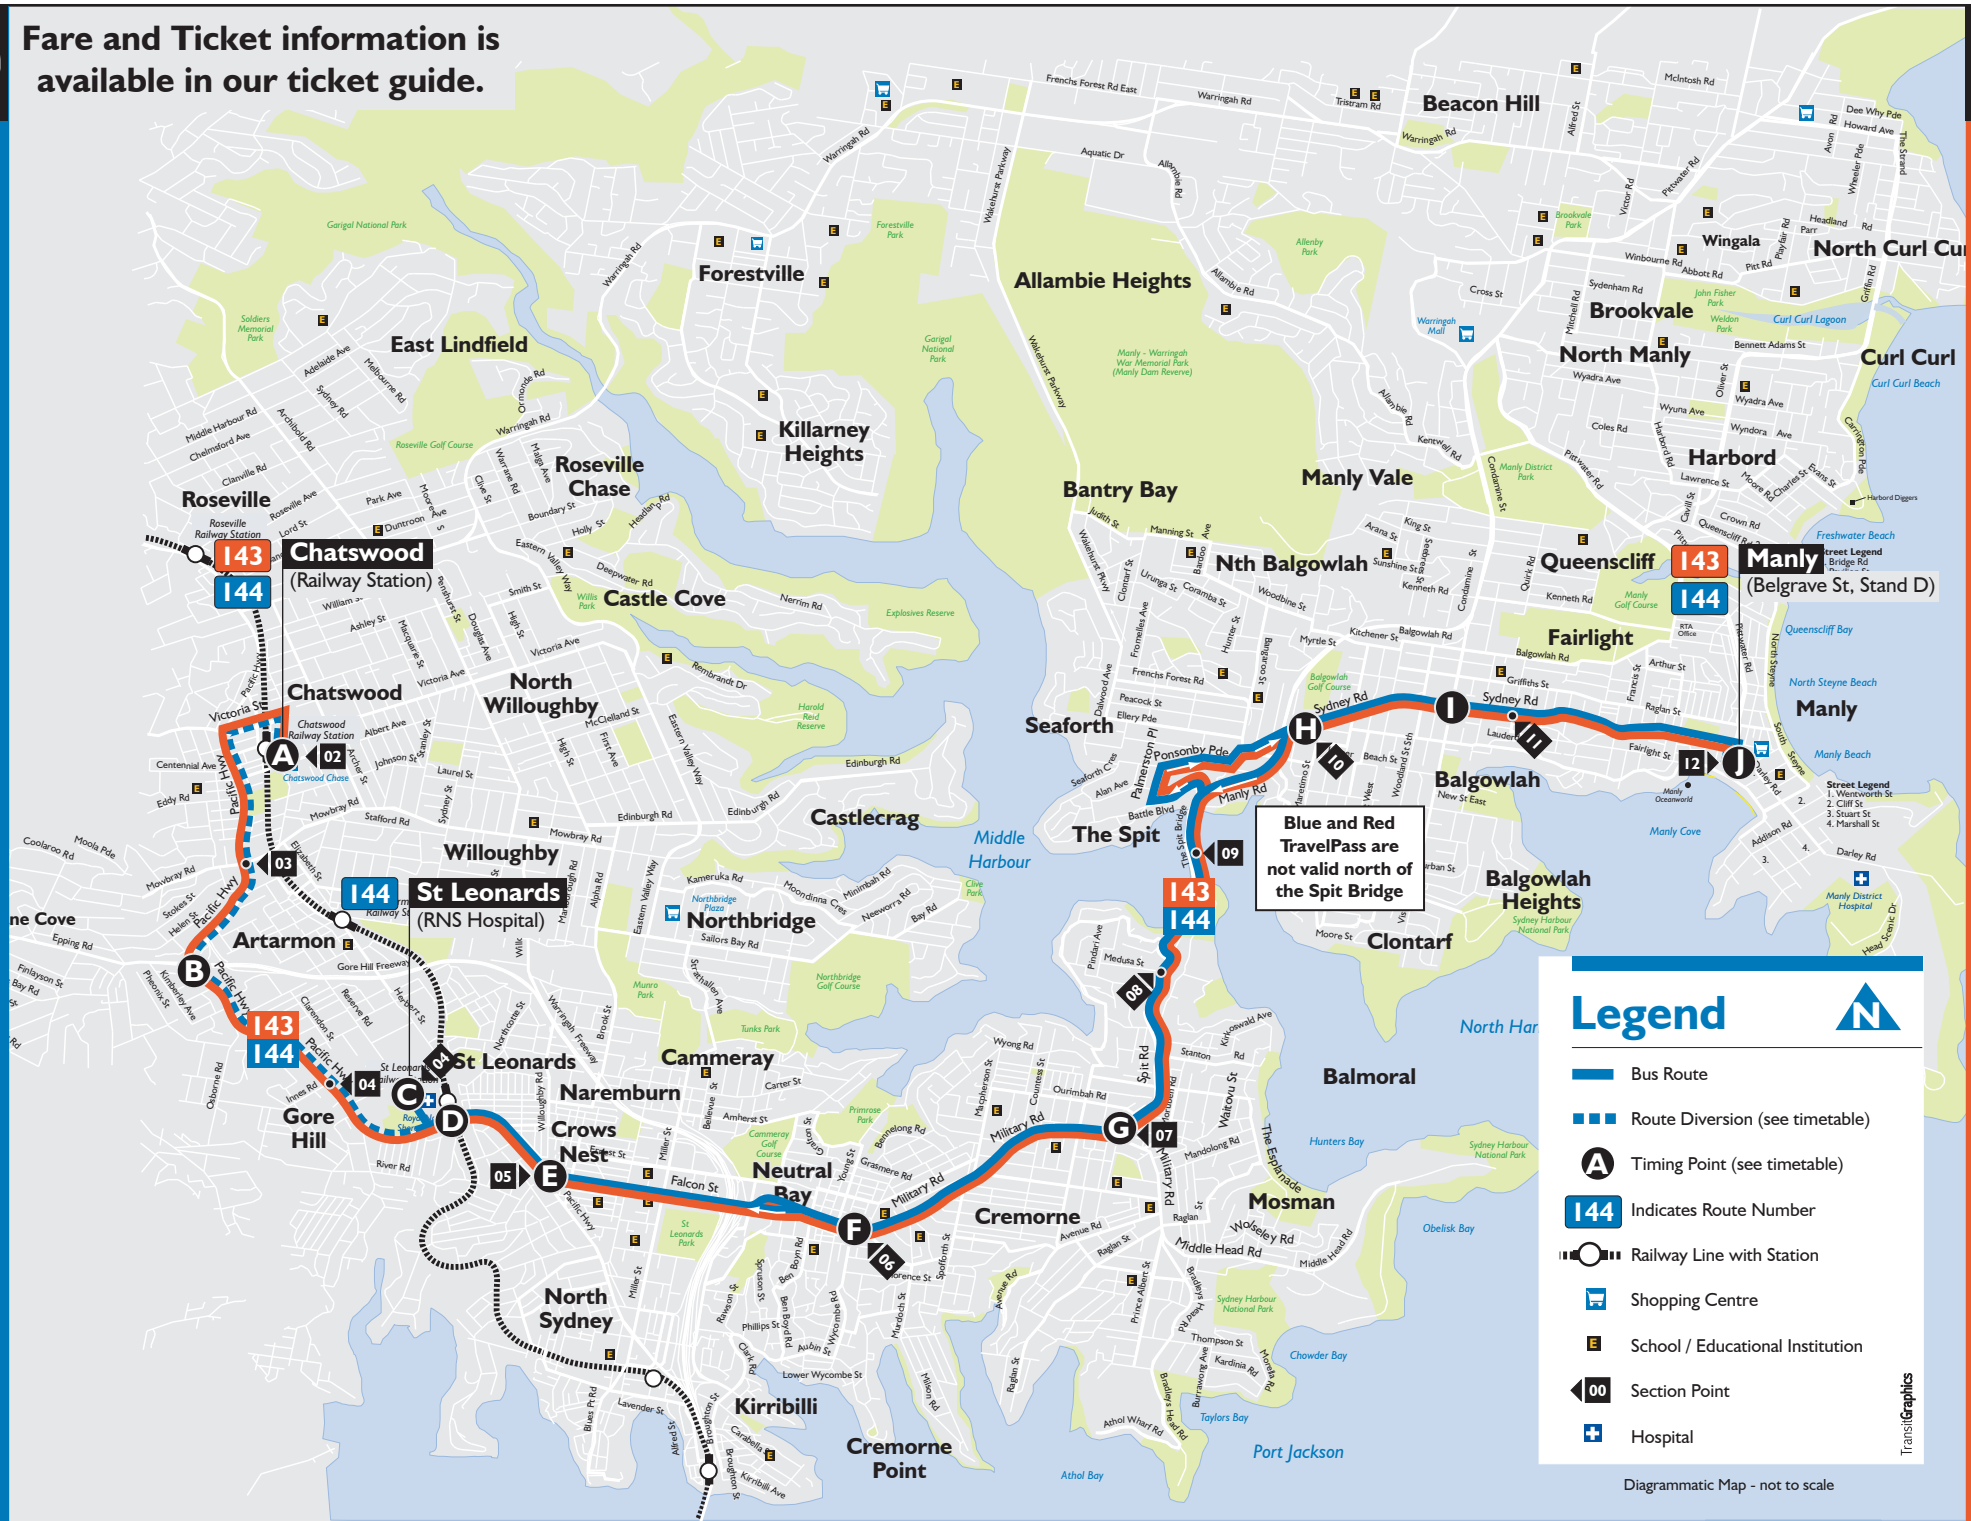

Fare and Ticket information is available in our ticket guide.

Blue and Red TravelPass are not valid north of the Spit Bridge

Legend

- Bus Route
- Route Diversion (see timetable)
- Timing Point (see timetable)
- Indicates Route Number
- Railway Line with Station
- Shopping Centre
- School / Educational Institution
- Section Point
- Hospital

Diagrammatic Map - not to scale

TransitGraphics

144 Manly ↔ St Leonards

143 Manly ↔ St Leonards ↔ Chatswood